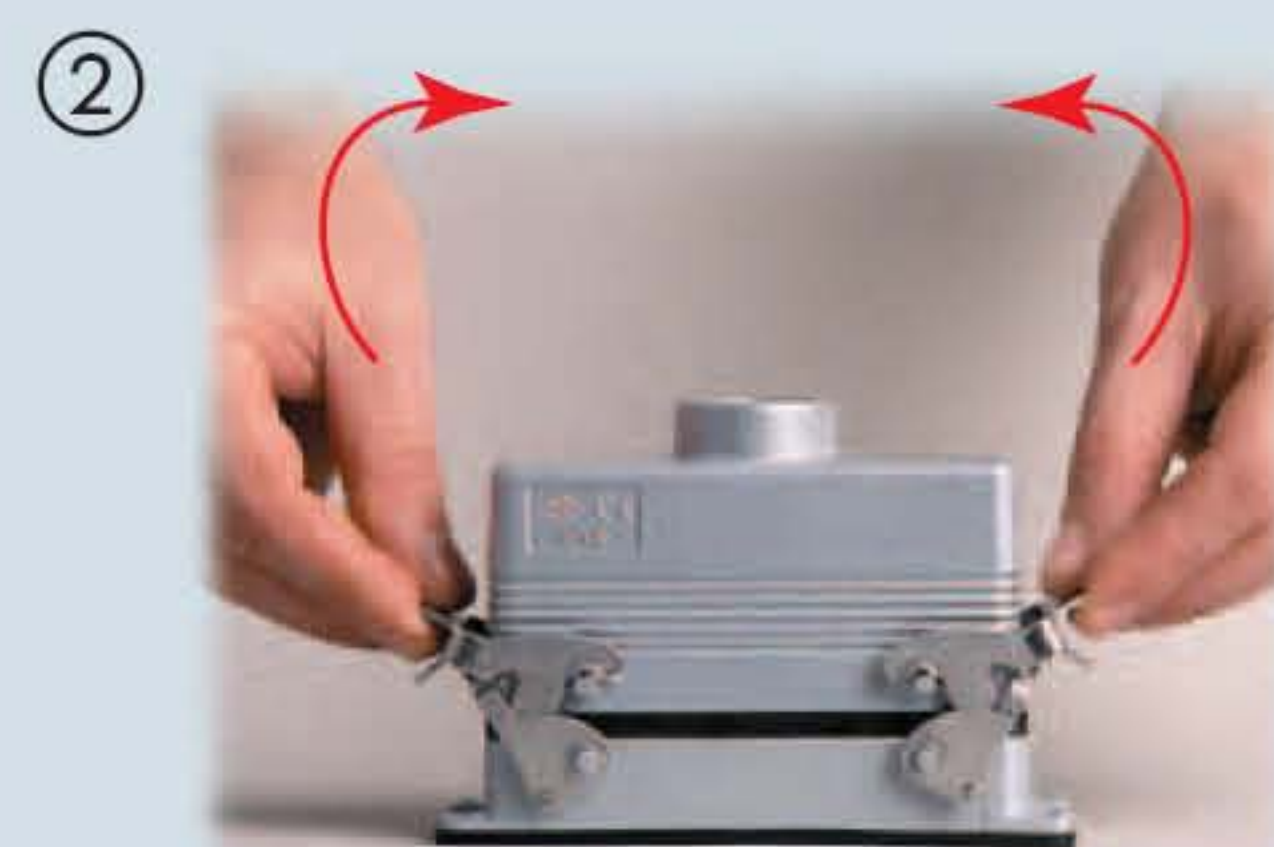

size "44.27" CVI 06 L
 size "57.27" CVI 10 L
 size "77.27" CVI 16 L
 size "104.27" CVI 24 L

size "57.27" CVI 10
 size "77.27" CVI 16
 size "104.27" CVI 24

V-type locking system movements

OPEN

CLOSE

Lift the levers.

Position the connector.

Lower the levers.

Hook the levers to the pegs.

Extract the connector.

Lower the levers until the device clicks into the locked position.