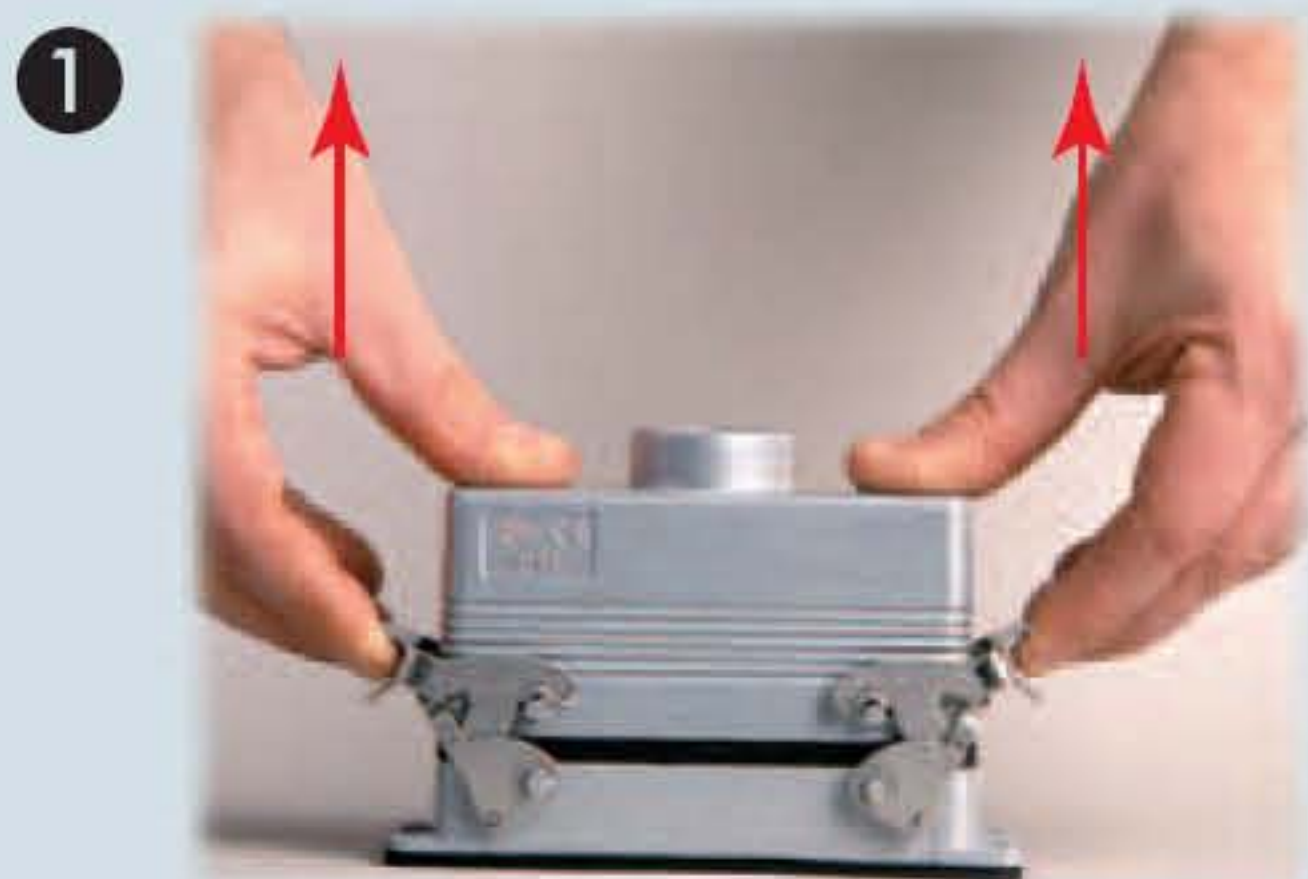

size "44.27" CVI 06 L
 size "57.27" CVI 10 L
 size "77.27" CVI 16 L
 size "104.27" CVI 24 L

size "57.27" CVI 10
 size "77.27" CVI 16
 size "104.27" CVI 24

V-type locking system movements

OPEN

CLOSE

Lift the levers.

Position the connector.

Lower the levers.

Hook the levers to the pegs.

Extract the connector.

Lower the levers until the device clicks into the locked position.